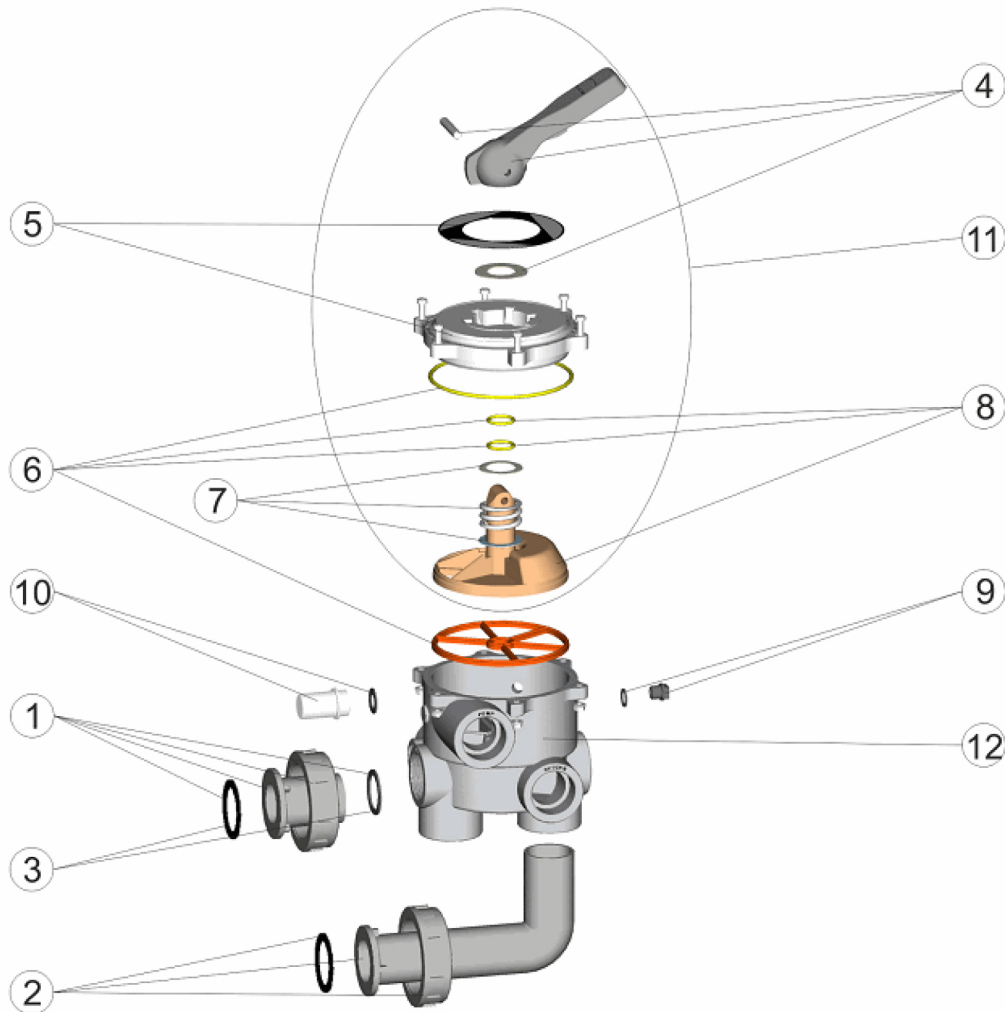

CODE **00599**

DESCRIPTION: **SELECTOR VALVE WITH LINKS**

ENGLISH

POS	CODE	DESCRIPTION	POS	CODE	DESCRIPTION
1	4404120201	UNION WHITE 1 1/2" NEW	6	4404120107	GASKETS NEW VALVE 1 1/2"
1	4404120202	UNION BLACK 1 1/2" NEW	7	4404120105	SPRING WITH WASHERS
2	4404120203	ELBOW WHITE 1 1/2" NEW	8	4404120106	DISTRIBUTOR WITH GASKETS 1 1/2"
2	4404120204	ELBOW BLACK 1 1/2" NEW	9	4404120109	PLUG 1/4"
3	4404120205	UNION SEALS 1 1/2"	10	4404120108	VISOR WITH SEAL
4	4404120102	BLACK HANDLE 11/2"-2"	11	4404120110	TOP ASSEMBLY BLACK 1 1/2" NEW
5	4404120103	BLACK TOP 1 1/2"	12	00598R0101	"BLACK SELECTOR VALVE1 1/2" POS. 3"