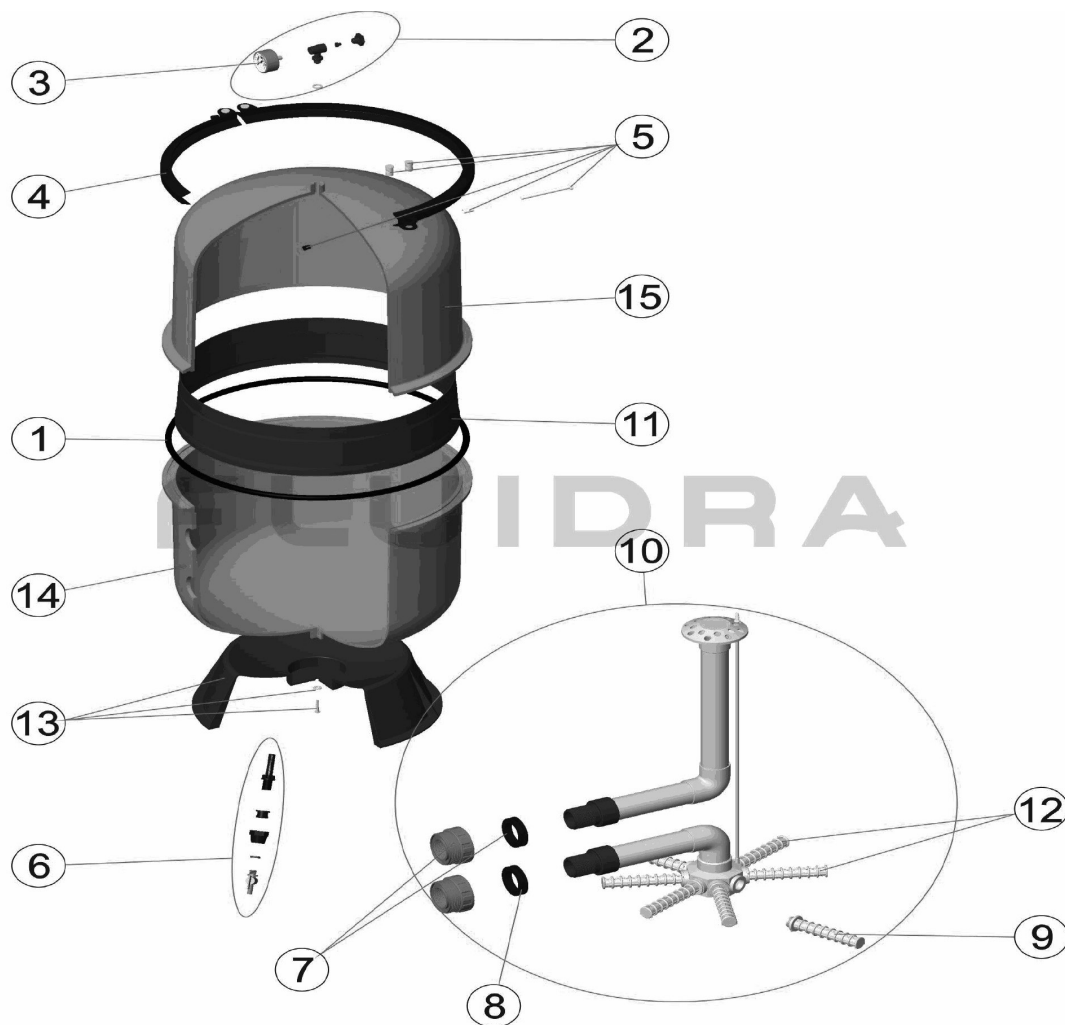

# Sprängskiss Reningsverk Saphir

POS	Art nr	Beskrivning	POS	Art nr	Beskrivning
1	* 4404200109	FILTER 'O' RING D. 400	10	* 4404010156	BILBAO INTERIOR KIT D. 400
1	* 4404200112	FILTER 'O' RING D. 500	10	* 4404010157	BILBAO INTERIOR KIT D.500
1	* 4404200115	FILTER 'O' RING D. 600	10	* 4404010158	BILBAO INTERIOR KIT D.600
2	4404080104	COMPLETE PRESSURE GAUGE UNIT	11	* 4404200111	STAINLESS STEEL CLOSING RING D.400
3	4404010103	PRESSURE GAUGE 1/8" 3 KG./C "	11	* 4404200114	STAINLESS STEEL CLOSING RING D.500
4	* 4404200110	LOCKING FIXTURE D.400	11	* 4404200117	STAINLESS STEEL CLOSING RING D.600
5	* 4404200113	LOCKING FIXTURE D.500	12	* 4404010073	MANIFOLD ARM ASSEMBLY D. 350
5	* 4404200116	LOCKING FIXTURE D.600	12	* 4404010074	MANIFOLD ARM ASSEMBLY D. 450 - 500
6	* 4404200105	SCREW SET CLOSING RING	12	* 4404010074	MANIFOLD ARM ASSEMBLY D. 600
5	* 4404200106	SCREW SET CLOSING RING D. 600	13	* 4404010159	FILTER BASE D. 400
6	4404200107	DRAINAGE STRAINER NOZZLE 3/8'	13	* 4404010159	FILTER BASE D. 400
7	4404020103	1 1/2' FITTING + CONCAVE GASKET	13	* 4404010160	FILTER BASE D. 500
8	4404020112	CONCAVE GASKET 1 1/2"	14	* 154064002	LOWER SECTION D.400
9	* 4404300119	MANIFOLD ARM 3/4" 110 M "	14	* 154065002	ORANGE LOWER SECTION D.500
9	* 4404300120	MANIFOLD ARM 3/4" 160 M "	14	* 154066002	LOWER SECTION D.600
9	* 4404300712	MANIFOLD ARM 3/4" 225 M "	15	* 154066001	UPPER BODY BILBAO FILTER 600
			15	* 154065001	ORANGE UPPER PART D.500